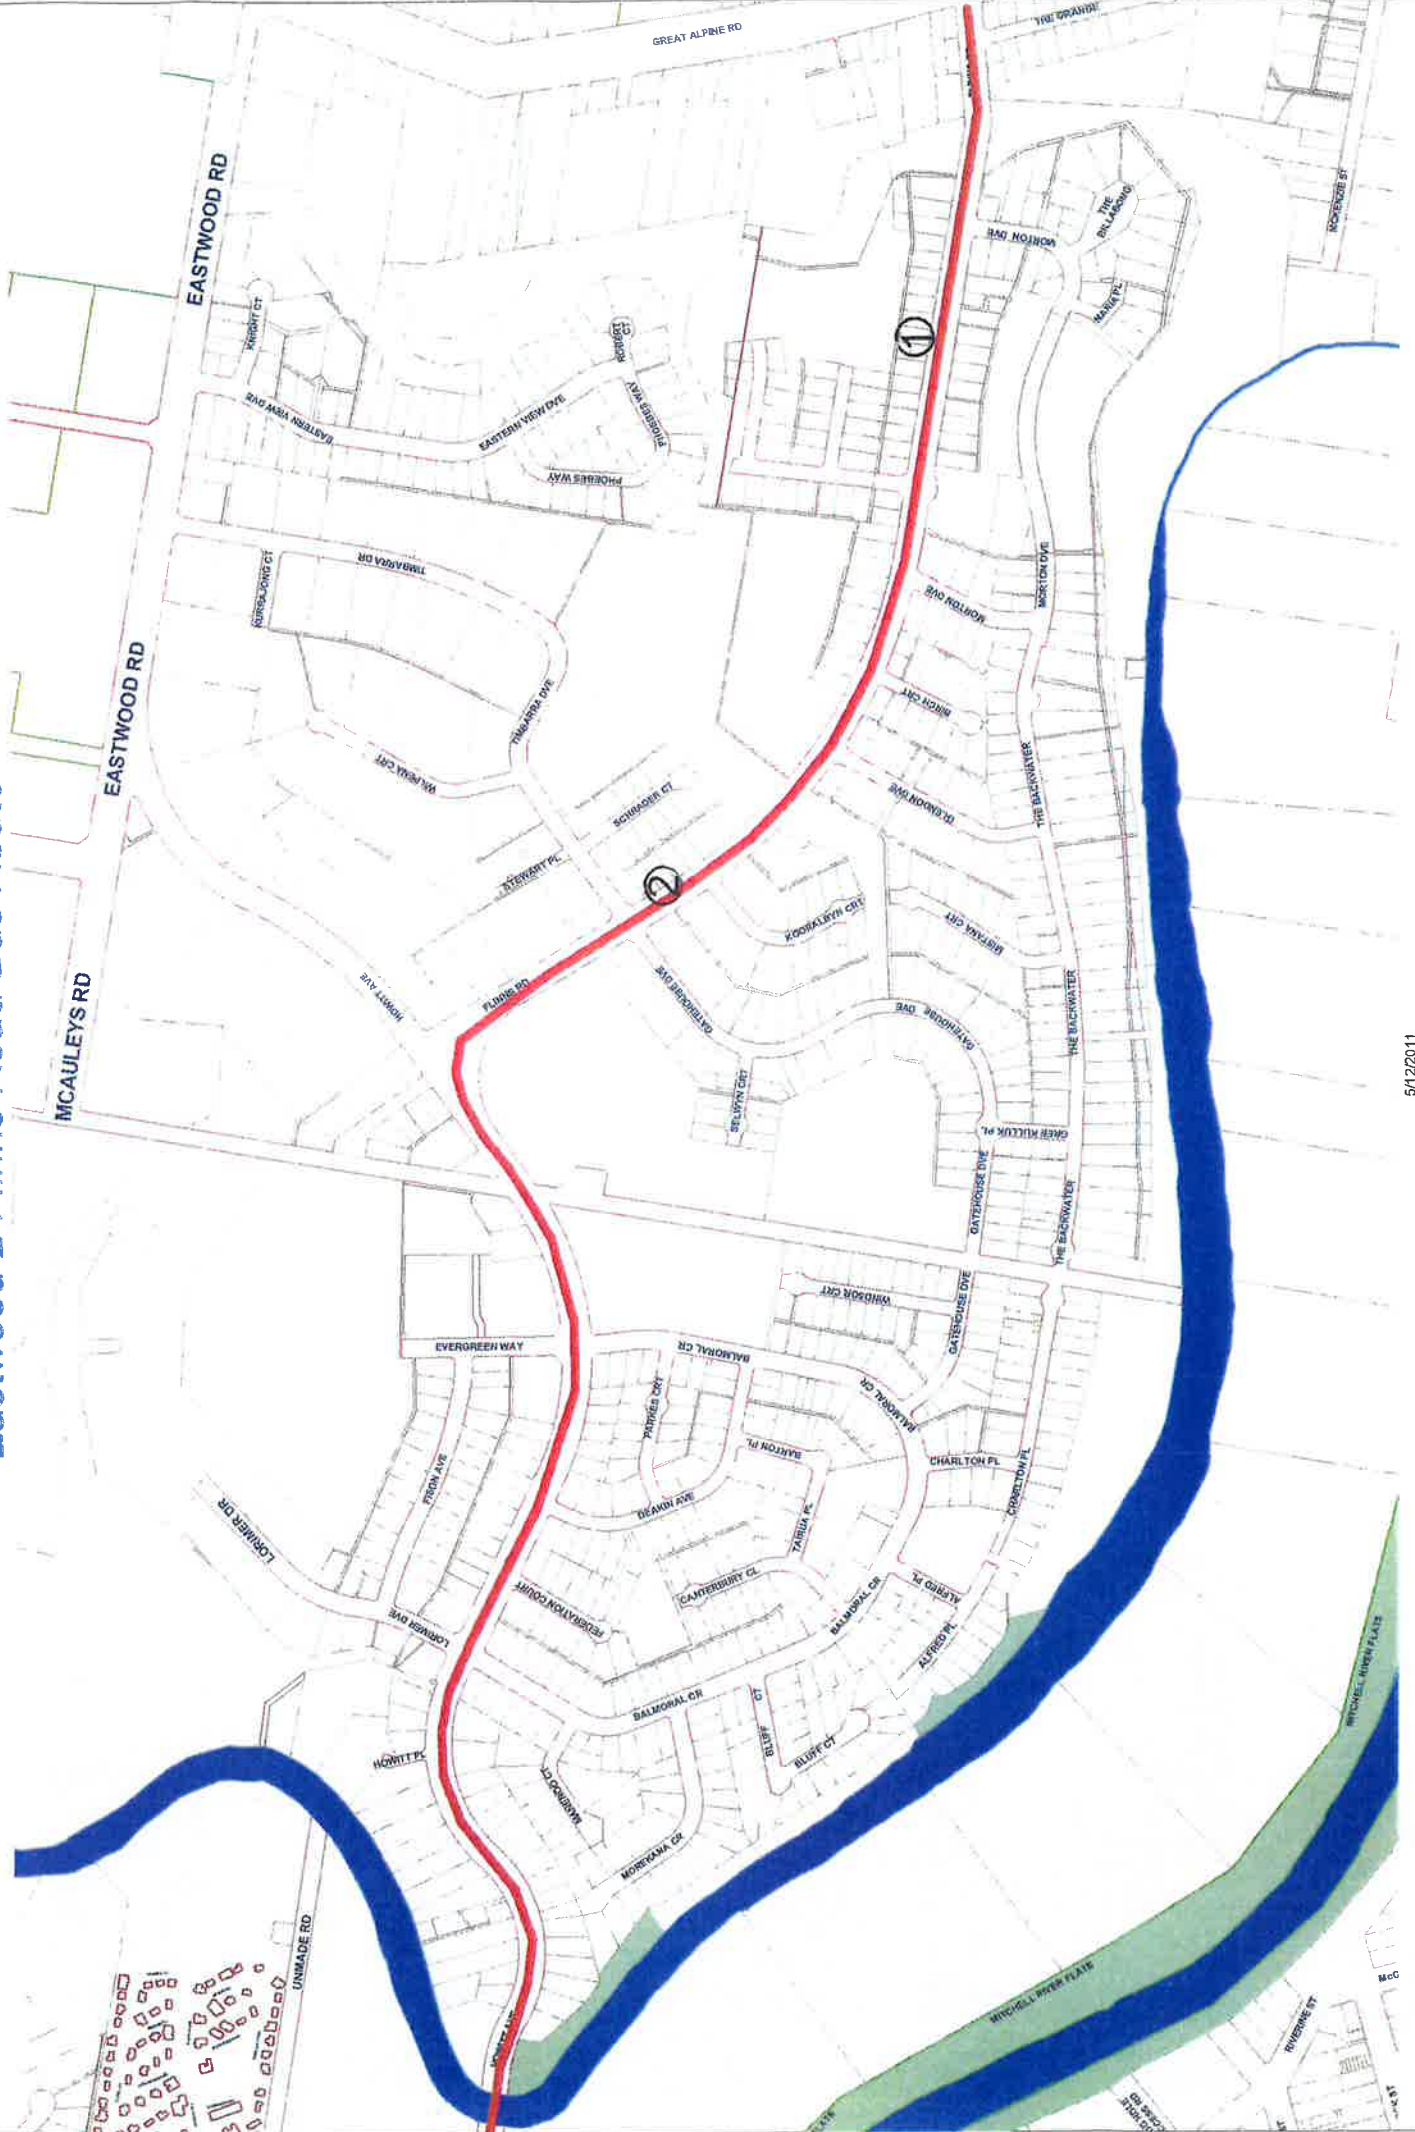

# Dysons - Eastwood 2 Flinns Road Bus Route

<b>Stop</b>	<b>AM</b>	<b>PM</b>
1. 41 Flinns Road (between Morton and Morton)	7.50	3.45
2. 113 Flinns Road (between Korralabyn Ct and Gatehouse Dve)	7.52	3.43
3. Nagle College	8.05	3.30

*\* Students travelling on this Eastwood Bus need to submit a green Conveyance Allowance Form to offset costs. There is no charge to students for using this Eastwood Bus*

# Eastwood 2 Flinns Road Bus Route

5/12/2011

Disclaimer: This material may be of assistance to you but the State of Victoria and the East Gippsland Shire Council and their employees do not guarantee that this publication is either without error of any kind or is wholly appropriate to your particular purposes and therefore disclaim all liability for any errors or omissions which may arise from your reliance on any information contained in this material.